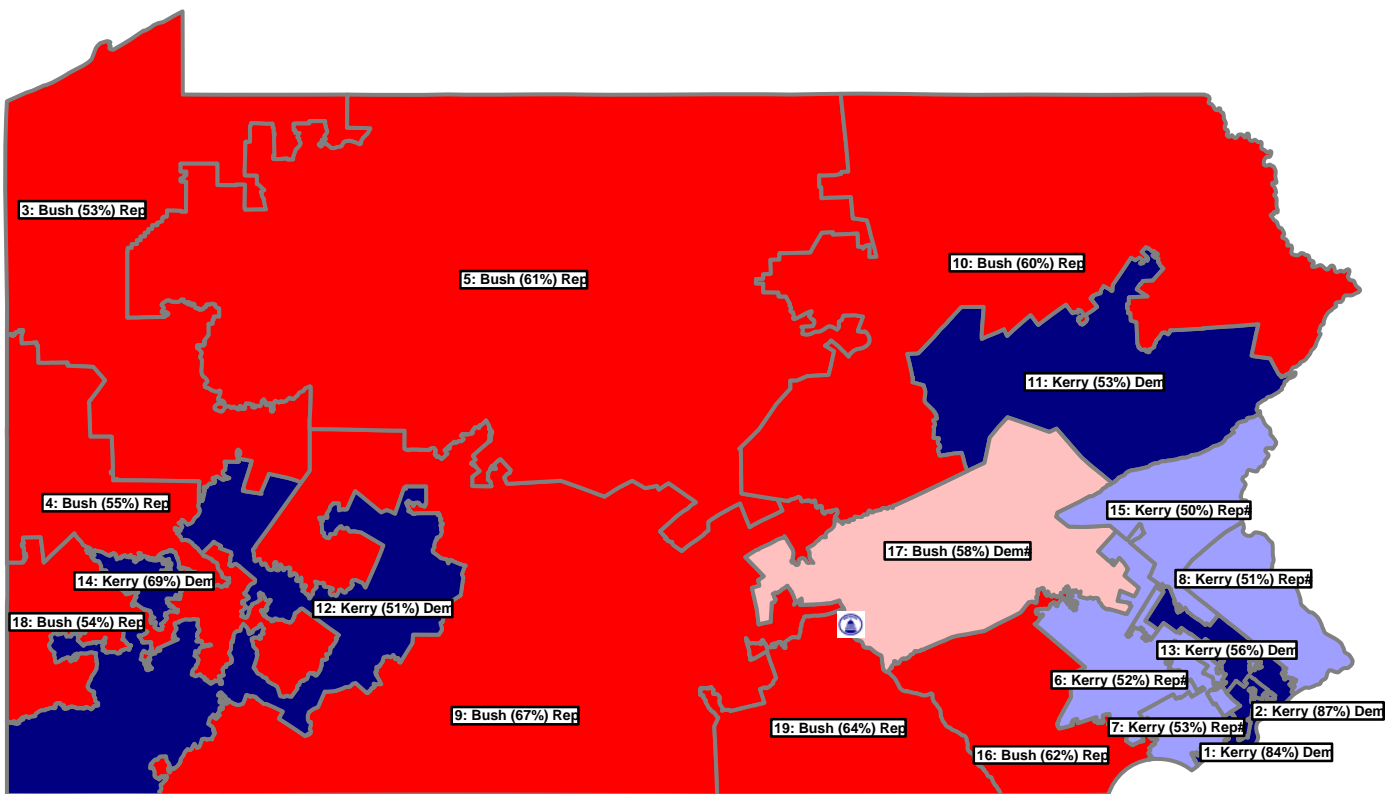

Pennsylvania, President & Congress: 2004

Presidential Results by Congressional District

Districts first effective for 2004 elections

President & House

-  BR: Bush Republican (8)
-  BD: Bush Democrat (1)
-  KR: Kerry Republican (4)
-  KD: Kerry Democrat (6)

See inset(s) for more detail.

Labels indicate Presidential & Congressional winner.