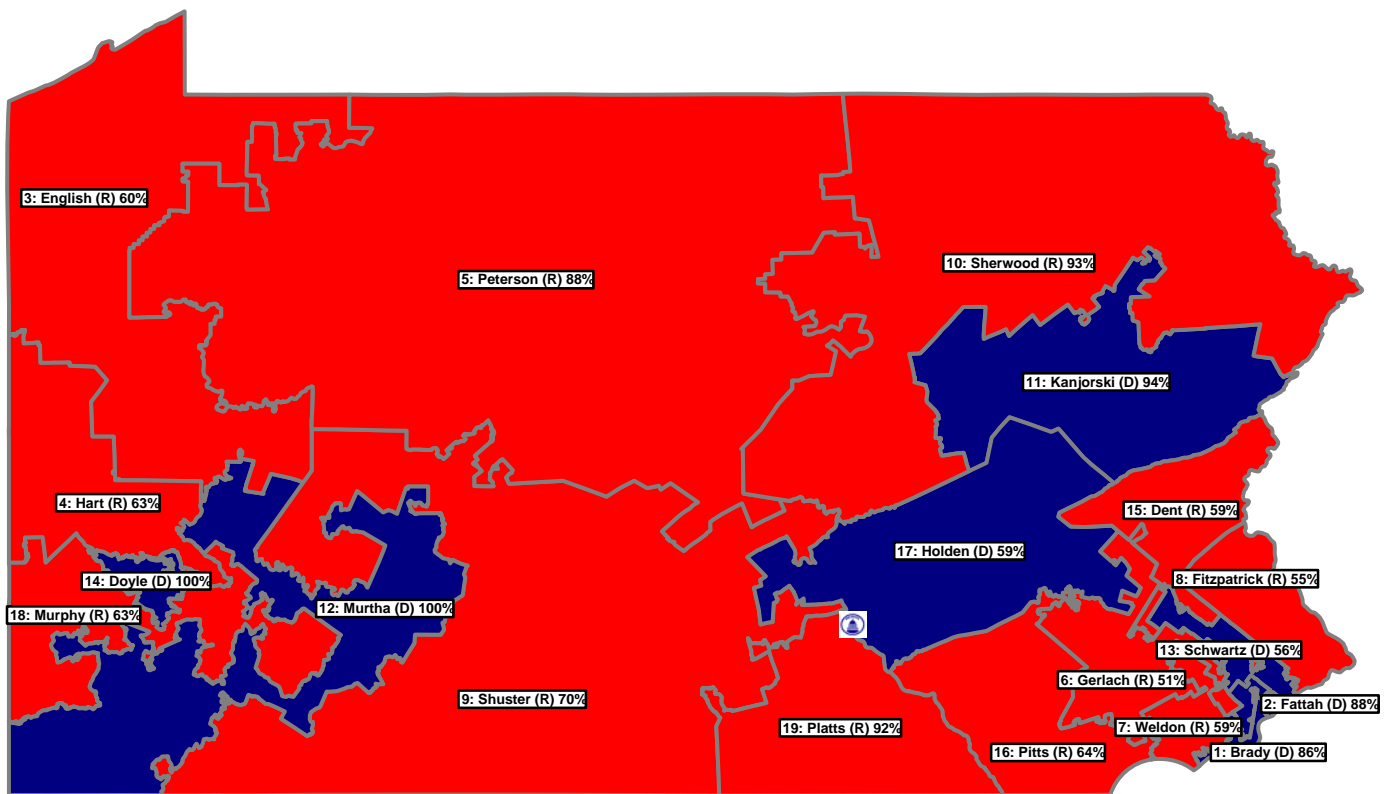

# Pennsylvania, Congress: 2004

## Winner of Congressional Elections

*Districts first effective for 2004 elections*

U.S. House

 Republican (12)

 Democrat (7)

*See inset(s) for more detail.*

*Labels indicate Congressional winner.*