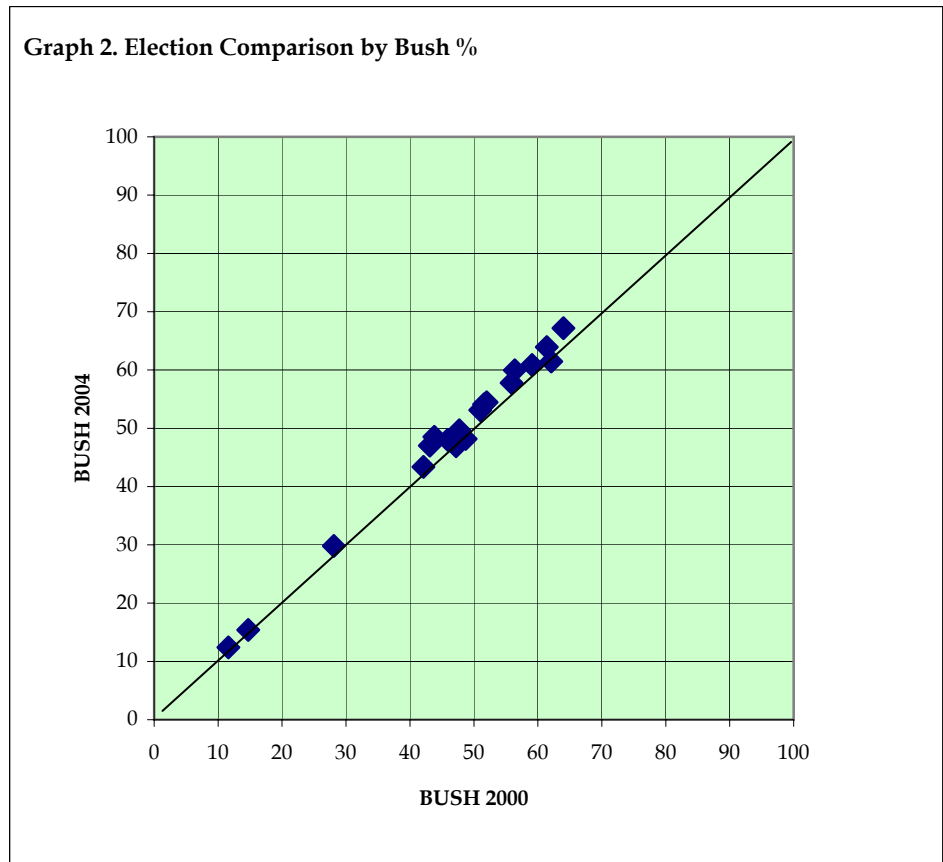

Pennsylvania, 2004 President and Congress

PA

Table 1.	House GOP	House Dem	House Ind	Total
Bush	8	<u>1</u>	0	9
Kerry	<u>4</u>	6	0	10
Total	12	7	0	19

Comparison of % for Bush (R) 2004, with Bush (R) 2000.