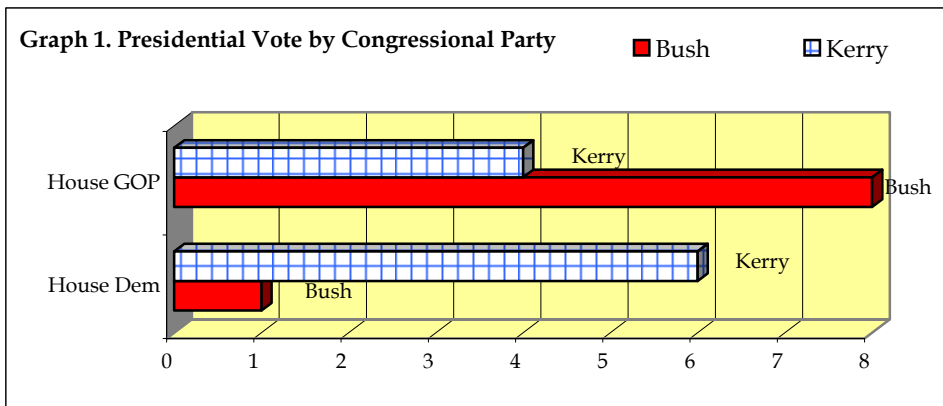

Pennsylvania, 2004 President and Congress

PA

Table 1.	House GOP	House Dem	House Ind	Total
Bush	8	<u>1</u>	0	9
Kerry	<u>4</u>	6	0	10
Total	12	7	0	19

Comparison of % for Bush (R) 2004, with Bush (R) 2000.